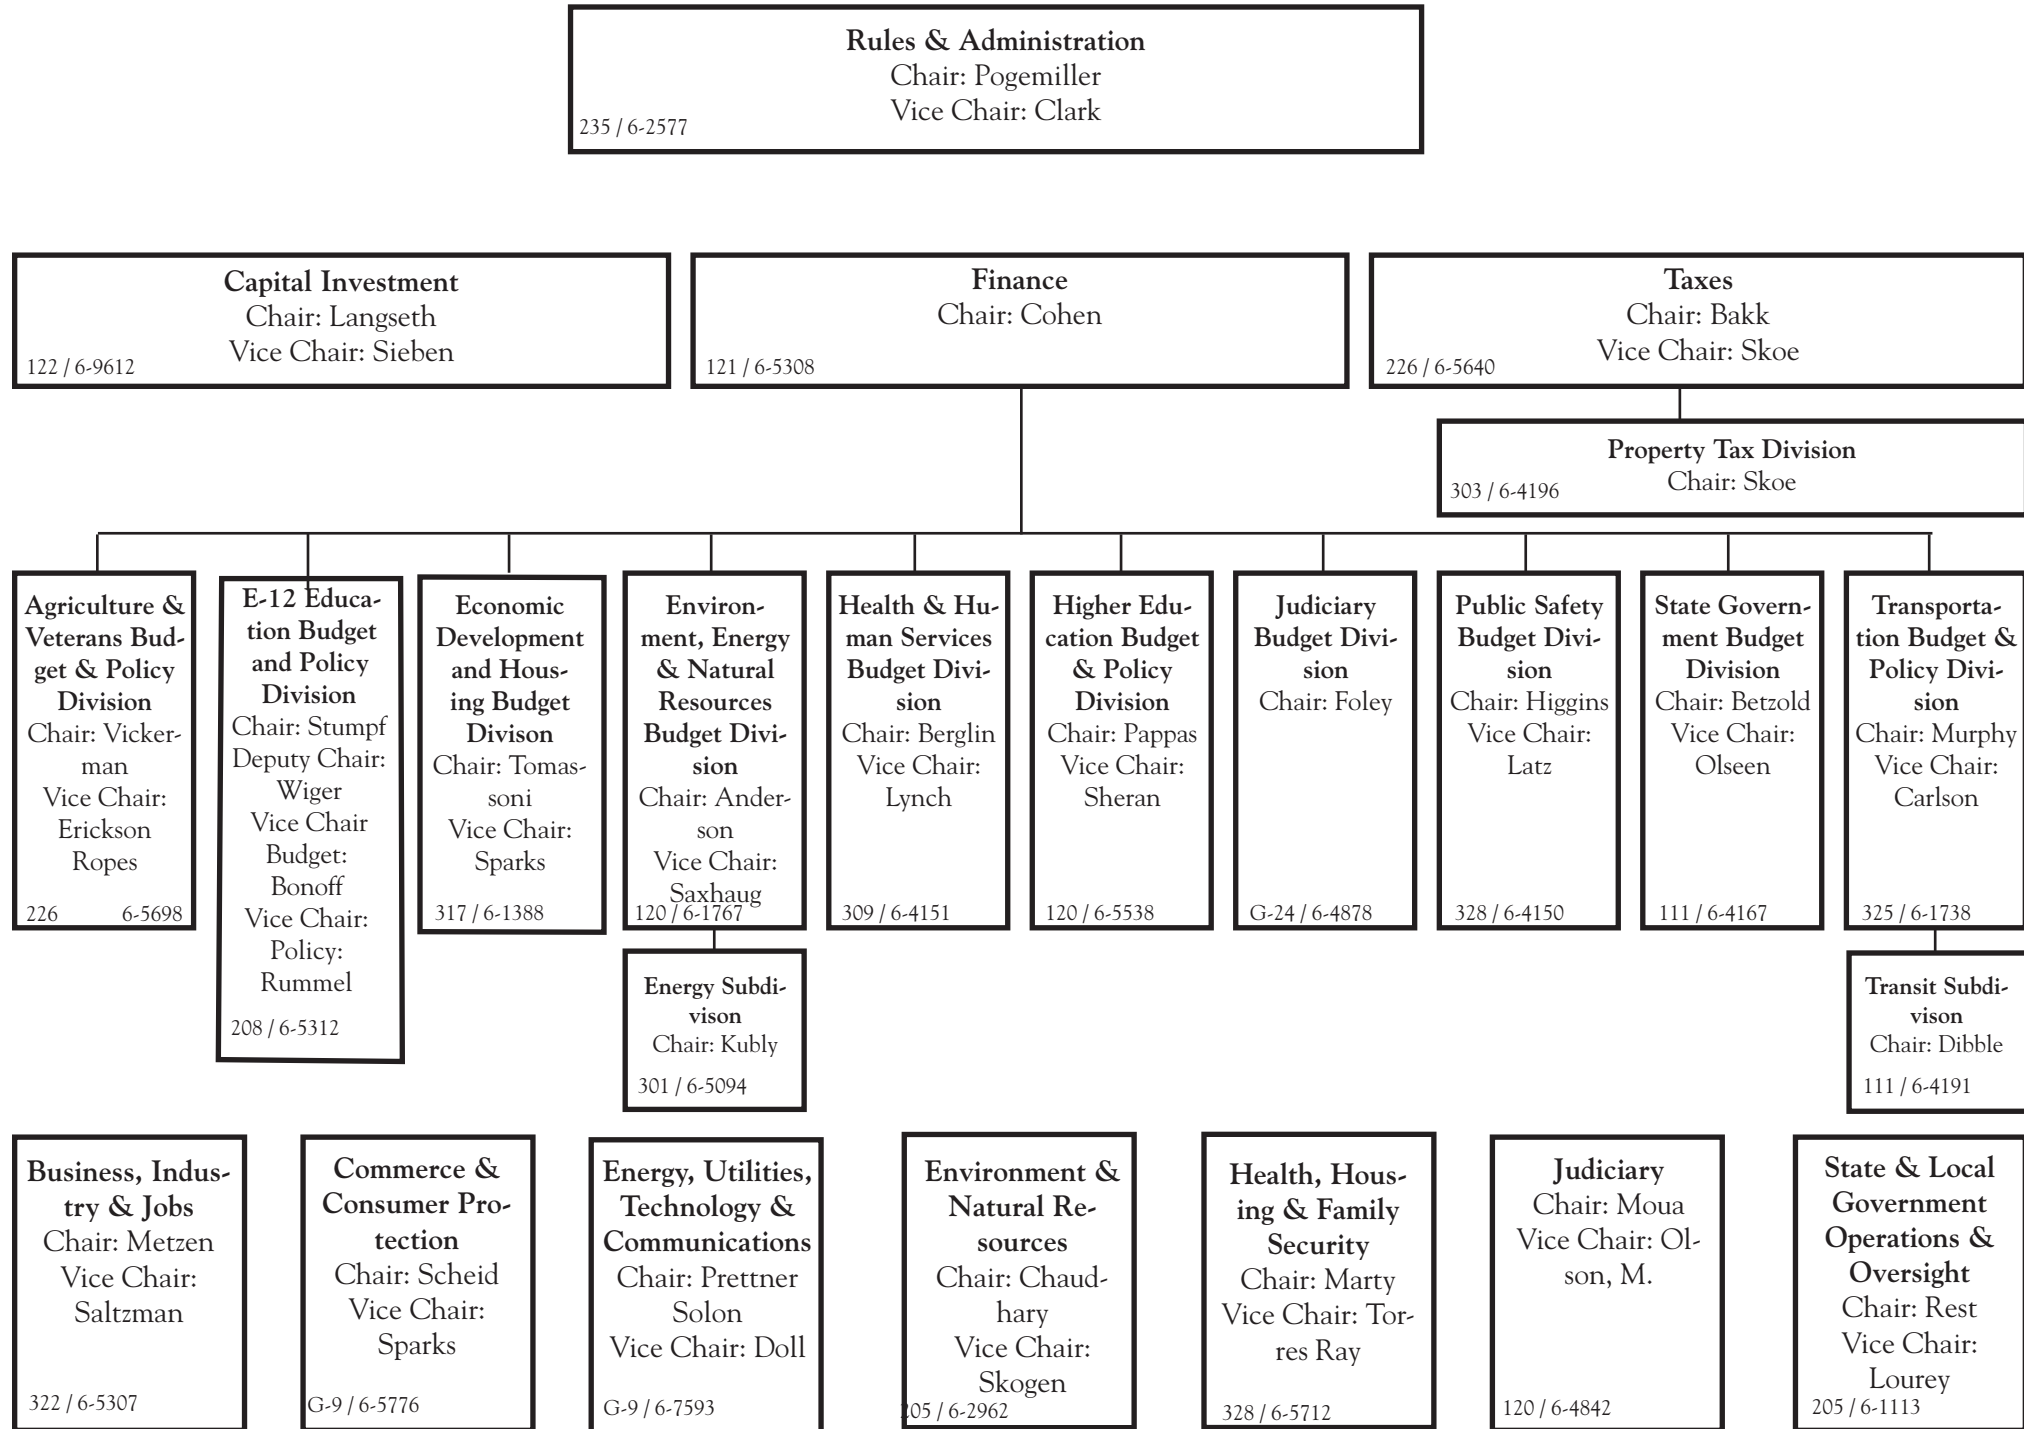

❖ Senate Committee Structure 2009

Note: Figures at the bottom of each box are the committee's office location in the State Capitol and its phone extension (dial 65129 before dialing the extension).